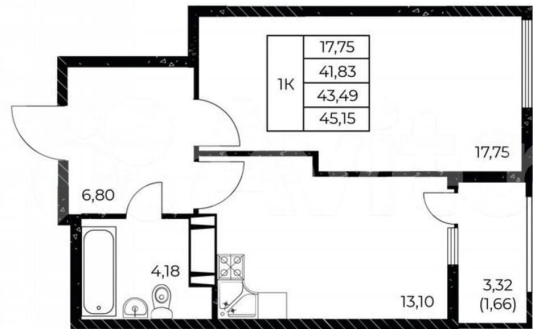

**ДОННЕСТРОЙ**

ЖК БИЗНЕС-КЛАССА    В ЦЕНТРЕ ГОРОДА

**ИПОТЕКА 5%**  
НА ВСЬ СРОК

The banner features a background image of the apartment buildings at night. In the foreground, there is a smaller version of the 1K floor plan with its dimensions: 17,75, 41,83, 43,49, 45,15, 6,80, 4,18, 13,10, and 3,32 (1,66).