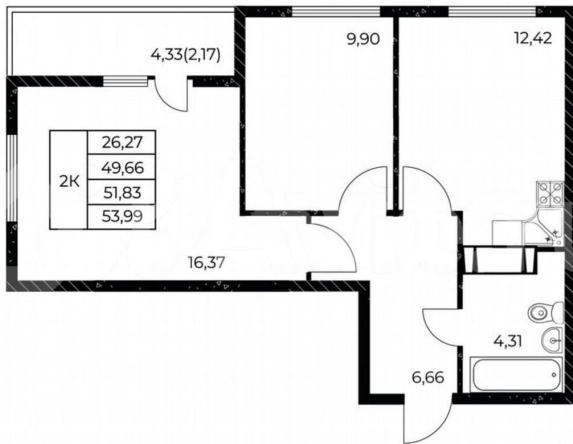

Квартира

Количество комнат

2

Общая площадь

54 м²

Этаж

15/25

Детали объекта

ДОННЕФЕСТРОЙ

ЖК БИЗНЕС-КЛАССА В ЦЕНТРЕ ГОРОДА

ИПОТЕКА 5%
НА ВСЬ СРОК

The advertisement includes a floor plan with the following area measurements: 4.33(2.17), 9.90, 12.42, 26.27, 49.66, 51.83, 53.99, 16.37, 4.31, and 6.66. It also features a photograph of a modern multi-story apartment building at night with illuminated windows and balconies.