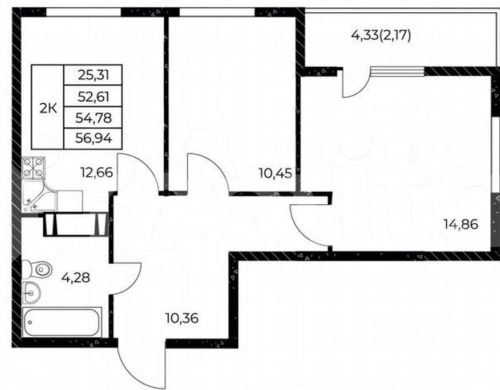

Квартира

Количество комнат

2

Общая площадь

56.9 м²

Этаж

16/25

Детали объекта

ДОНФЕСТРОЙ

ЖК БИЗНЕС-КЛАССА В ЦЕНТРЕ ГОРОДА

ИПОТЕКА 5%
НА ВСЬ СРОК

The advertisement includes a floor plan with room dimensions: 12.66, 25.31, 52.61, 54.78, 56.94, 10.45, 14.86, 4.28, 10.36, and 4.33(2.17). It also shows a photograph of a modern multi-story apartment building at night with illuminated windows and balconies.