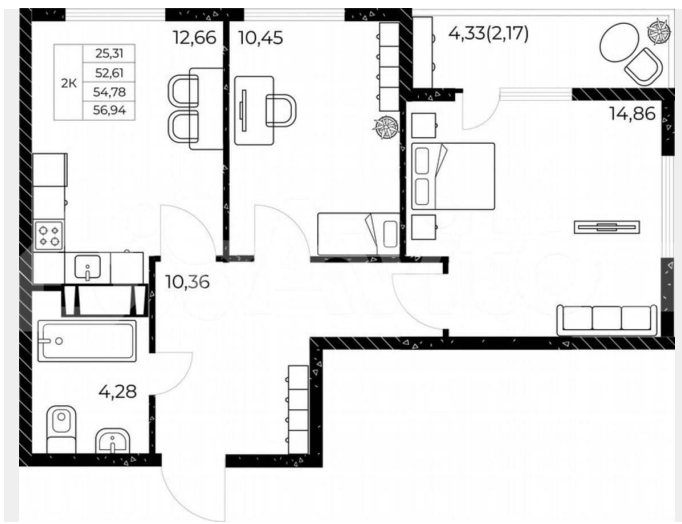

Квартира

Количество комнат

2

Общая площадь

56.9 м²

Этаж

16/25

Детали объекта

ДОНФЕСТРОЙ

ЖК БИЗНЕС-КЛАССА В ЦЕНТРЕ ГОРОДА

ИПОТЕКА 5%
НА ВСЬ СРОК

The advertisement includes a floor plan with room dimensions: 12.66, 25.31, 52.61, 54.78, 56.94, 10.45, 14.86, 4.28, 10.36, and 4.33(2.17). It also shows a photograph of a modern multi-story apartment building at night with illuminated windows and balconies.