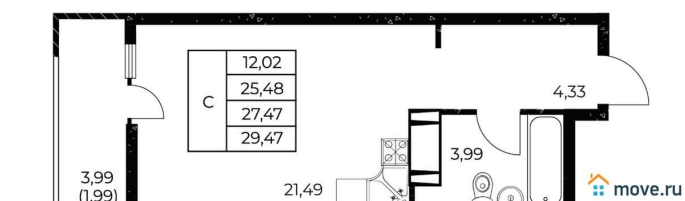

 move.ru

**ДОНФОТЕСТРОЙ**

Advertisement for 'ДОНФОТЕСТРОЙ' featuring a floor plan and a building at night. The floor plan shows a living area with dimensions: 12.02, 25.48, 27.47, 29.47, 4.33, 3.99, and 21.49. A 'C' is marked in the living area. The building is illuminated at night.