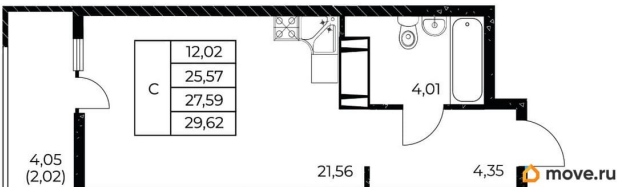

move.ru

move.ru

move.ru

move.ru

move.ru

ДОНФОТСТРОЙ

ЖК БИЗНЕС-КЛАССА В ЦЕНТРЕ ГОРОДА

The advertisement features a dark background with a starry night sky. On the left, there is a white floor plan of an apartment unit with dimensions: 12,02, 25,57, 27,59, 29,62, 4,05 (2,02), 21,56, and 4,35. On the right, there is a photograph of a modern high-rise apartment building at night, illuminated with warm lights. The text 'ДОНФОТСТРОЙ' is at the top, and 'ЖК БИЗНЕС-КЛАССА' and 'В ЦЕНТРЕ ГОРОДА' are at the bottom.