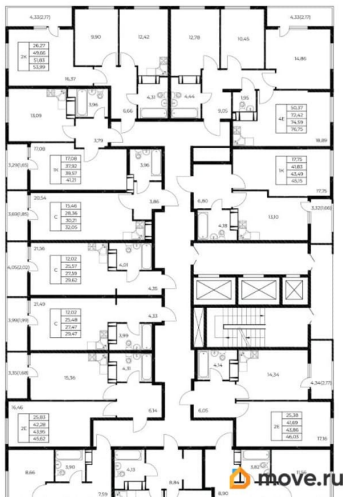

move.ru

ДОНФОТСТРОЙ

ЖК БИЗНЕС-КЛАССА В ЦЕНТРЕ ГОРОДА

The advertisement features a dark blue background with a starry night sky. On the left, there is a white floor plan of the same apartment unit as in the previous image, with dimensions: 12,02, 25,57, 27,59, 29,62, 4,01, 4,05 (2,02), 21,56, and 4,35. On the right, there is a nighttime photograph of the modern high-rise apartment buildings. The 'move.ru' logo is visible in the bottom right corner of the photograph.