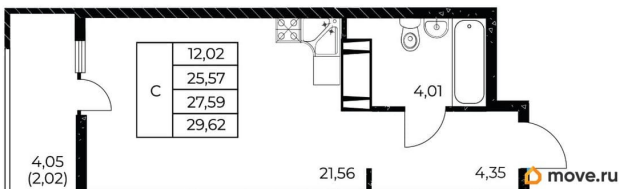

move.ru

ДОНФОТСТРОЙ

ЖК БИЗНЕС-КЛАССА В ЦЕНТРЕ ГОРОДА

The advertisement features a dark blue background with a starry night sky. On the left, there is a white floor plan of the same apartment unit as in the previous image, with dimensions: 12,02, 25,57, 27,59, 29,62, 4,01, 4,05 (2,02), 21,56, and 4,35. On the right, there is a nighttime photograph of the modern high-rise apartment buildings. The 'move.ru' logo is visible in the bottom right corner of the photograph.